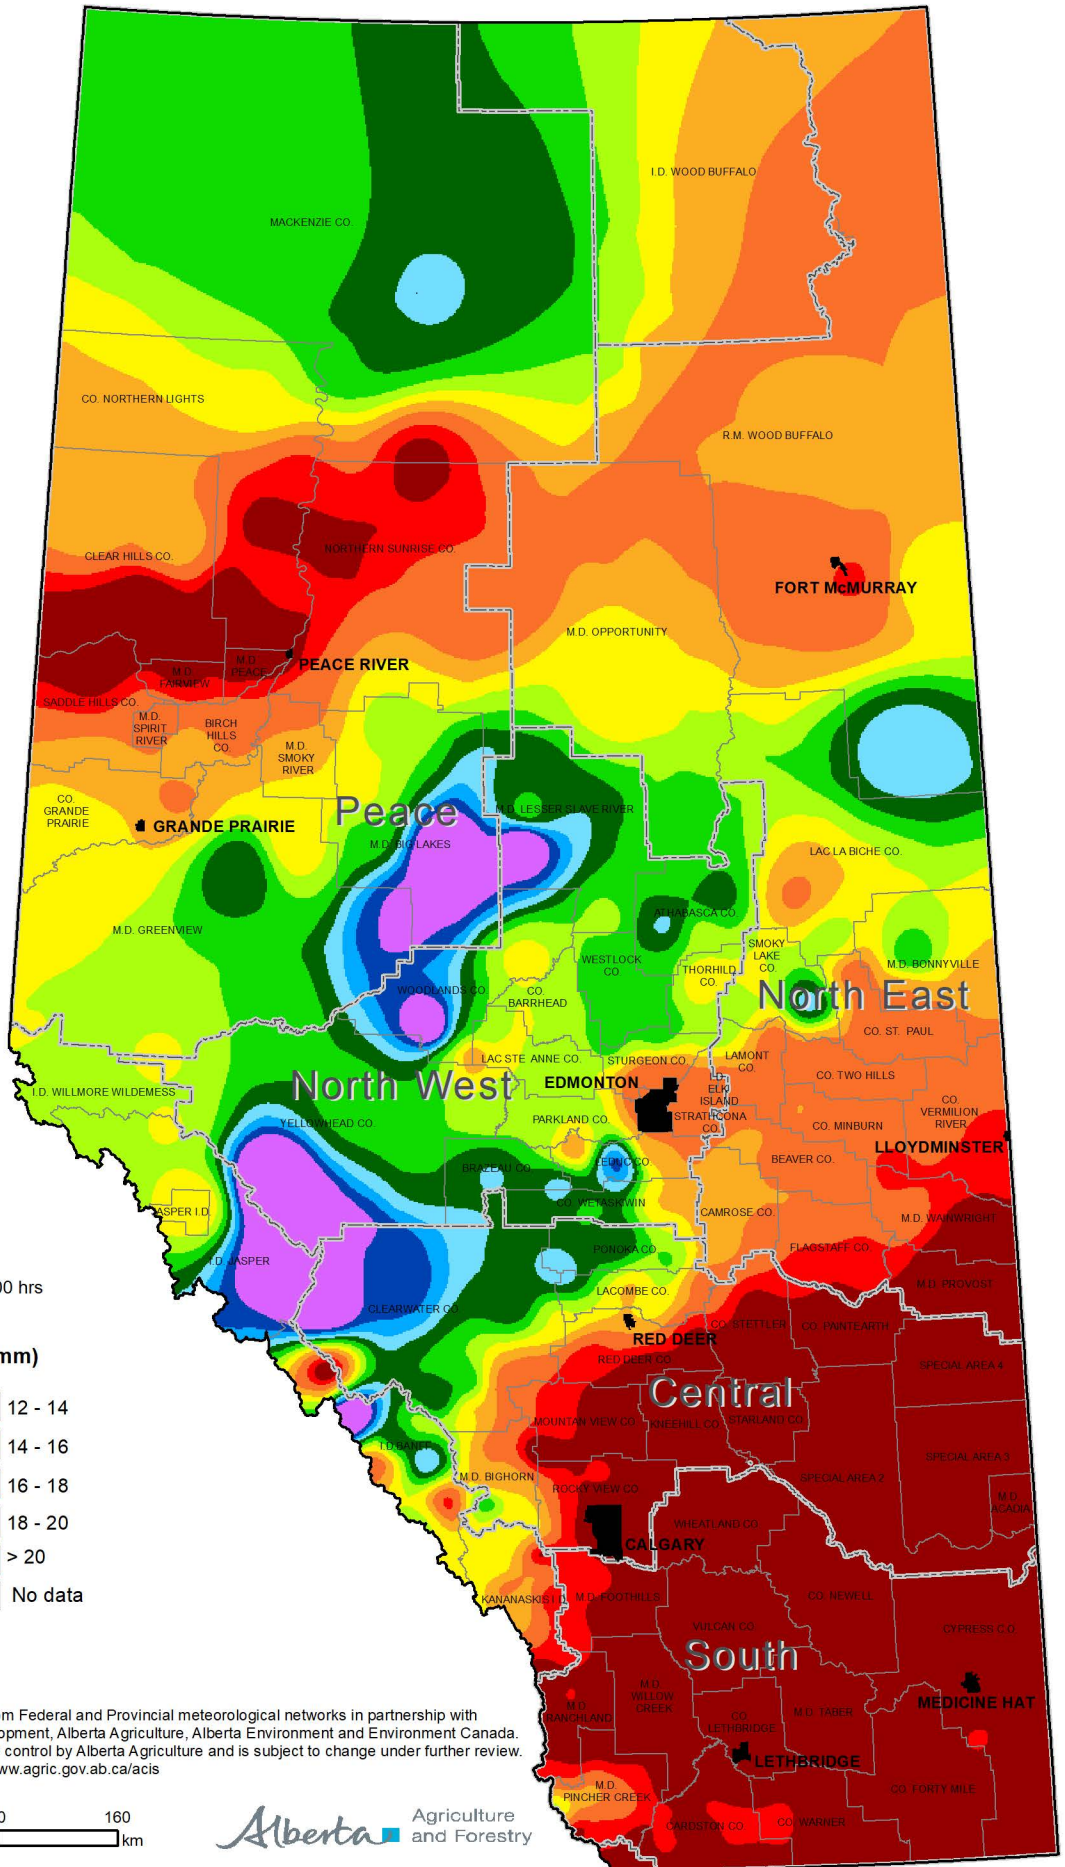

## Frost and Snow Maps, Fall 2018

Submitted by Ralph Wright and Daniel Itenfsu of the Alberta Climate Information Centre (ACIS)

Welcome to ACIS, an interactive tool that helps producers, farm consultants, and researchers to see Alberta weather forecasts, browse over 10000 maps of Alberta weather and Alberta climate related information, and access near real time station data from over 350 meteorological stations operating in the province of Alberta. The maps and weather data describe Alberta's weather, climate and related agriculture features to help with your long-term planning and decision-making throughout the growing season.

**Government of Alberta**  
Agriculture and Rural Development

**Lowest Recorded Temperature During the Past 5 days**

September 01, 2018 to September 05, 2018 approx. 2400 hrs

**Degree Celsius**

 < -12	 -2 to -3
 -10 to -12	 -1 to -2
 -8 to -10	 -1 to 0
 -6 to -8	 0 to 2
 -4 to -6	 2 to 4
 No Data	

**Government of Alberta**  
Agriculture and Rural Development

**Lowest Recorded Temperature During the Past 12.33-days**

September 01, 2018 to September 13, 2018 aprox. 0800 hrs

**Degree Celsius**

Near-real-time data was collected from Federal and Provincial meteorological networks in partnership with Alberta Sustainable Resource Development, Alberta Agriculture, Alberta Environment and Environment Canada. Data has passed preliminary quality control by Alberta Agriculture and is subject to change under further review. Live station data can be viewed at [www.agric.gov.ab.ca/acis](http://www.agric.gov.ab.ca/acis)

**New Snow Received During the Past 3.5-days**

September 10, 2018 to September 13, 2018 aprox. 1200 hrs

**Snow Water Equivalent (mm)**

	0 - 1		12 - 14
	1 - 2		14 - 16
	2 - 4		16 - 18
	4 - 6		18 - 20
	6 - 8		> 20
	8 - 10		No data
	10 - 12		