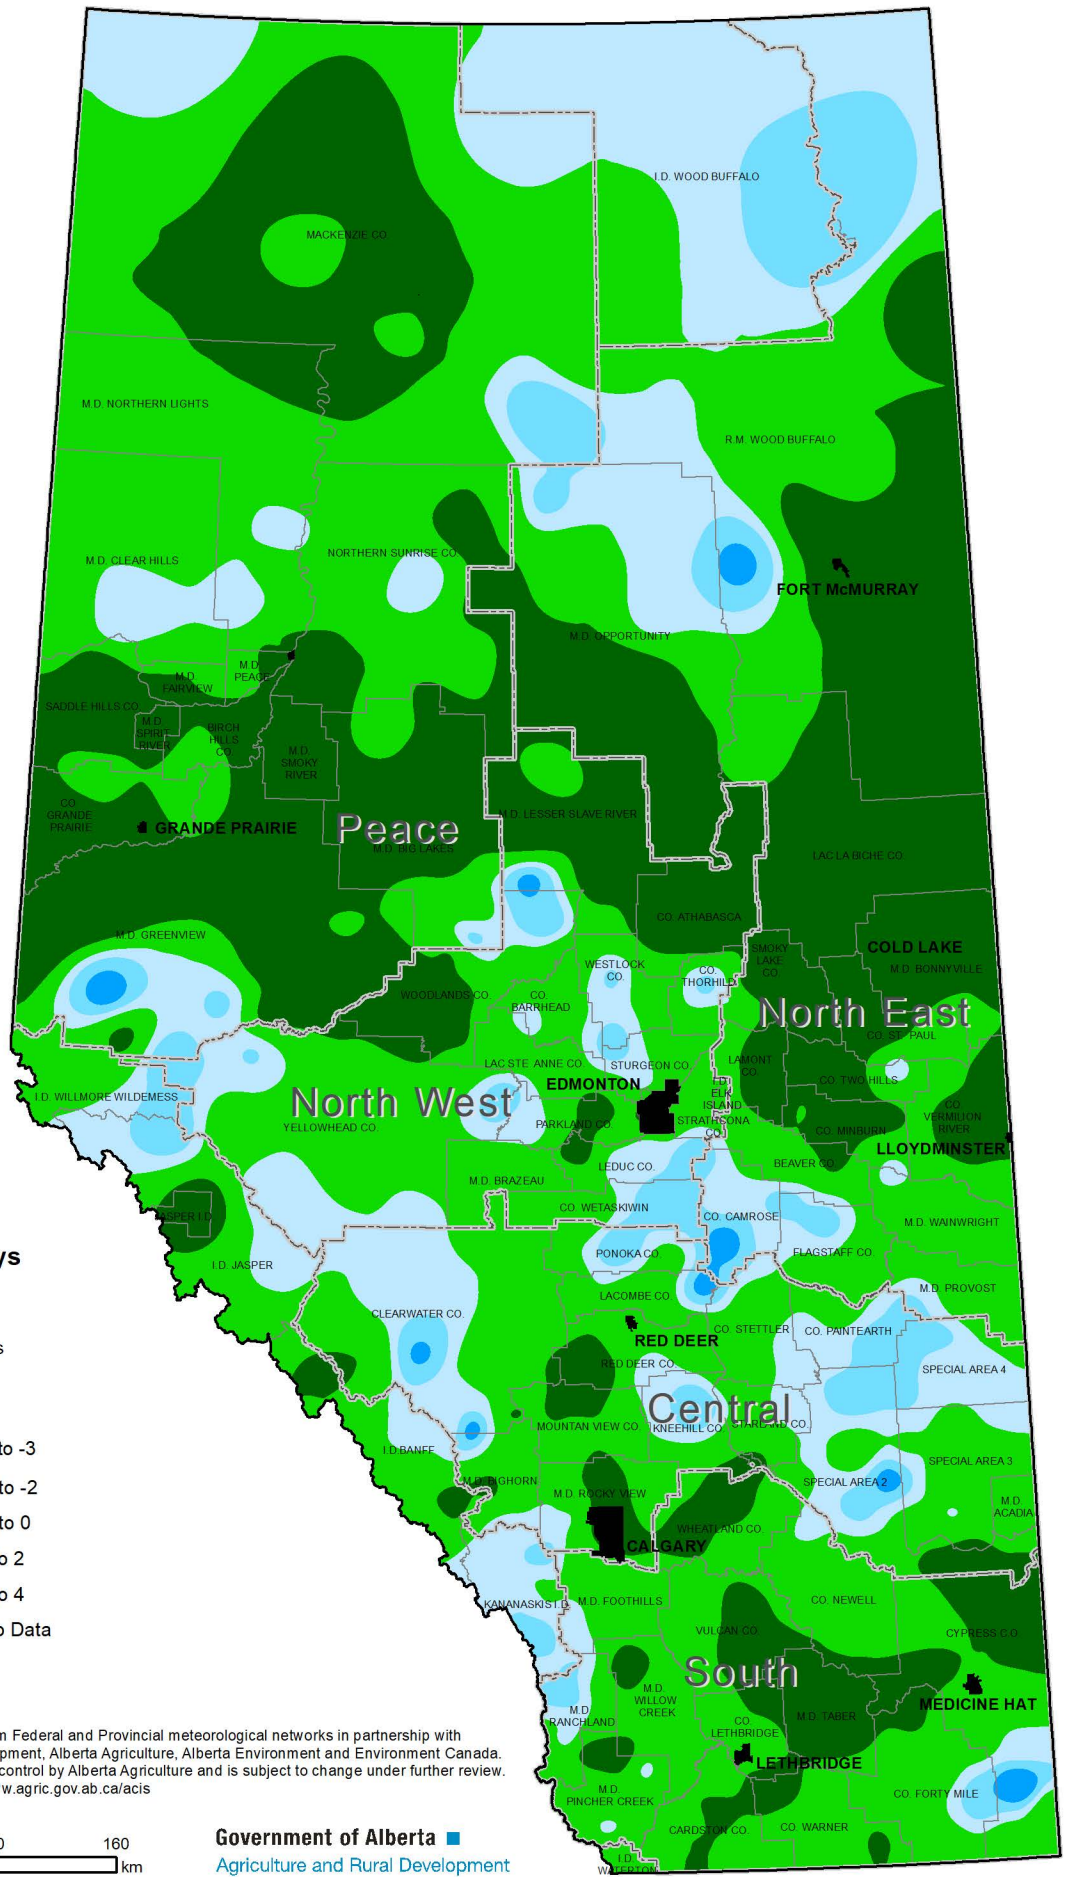

## Frost and Snow Maps, Fall 2018

Submitted by Ralph Wright and Daniel Itenfsu of the Alberta Climate Information Centre (ACIS)

Welcome to ACIS, an interactive tool that helps producers, farm consultants, and researchers to see Alberta weather forecasts, browse over 10000 maps of Alberta weather and Alberta climate related information, and access near real time station data from over 350 meteorological stations operating in the province of Alberta. The maps and weather data describe Alberta's weather, climate and related agriculture features to help with your long-term planning and decision-making throughout the growing season.

Note that the snow map is expressed in mm of water. To get a rough estimate of snow depth, multiply by 10.

Desktop link: <https://agriculture.alberta.ca/acis/>

To create your own map on a desktop (without the colors but with current numbers), click on 'Weather Conditions Map' under the headings of 'Maps' about half way down the left side, then click on Temp, Low 24h Temp, etc as desired on the top of the page.

Mobile users go to: <https://agriculture.alberta.ca/acis/m#ldata>

For interactive maps of world weather, see: <https://www.windy.com>

On Common Ground: Messages from the Agri-Environmental Partnership of Alberta – Issue #23, Sept 2018

**Government of Alberta**  
Agriculture and Rural Development

**Lowest Recorded Temperature During the Past 5 days**

September 01, 2018 to September 05, 2018 approx. 2400 hrs

**Degree Celsius**

 < -12	 -2 to -3
 -10 to -12	 -1 to -2
 -8 to -10	 -1 to 0
 -6 to -8	 0 to 2
 -4 to -6	 2 to 4
 No Data	