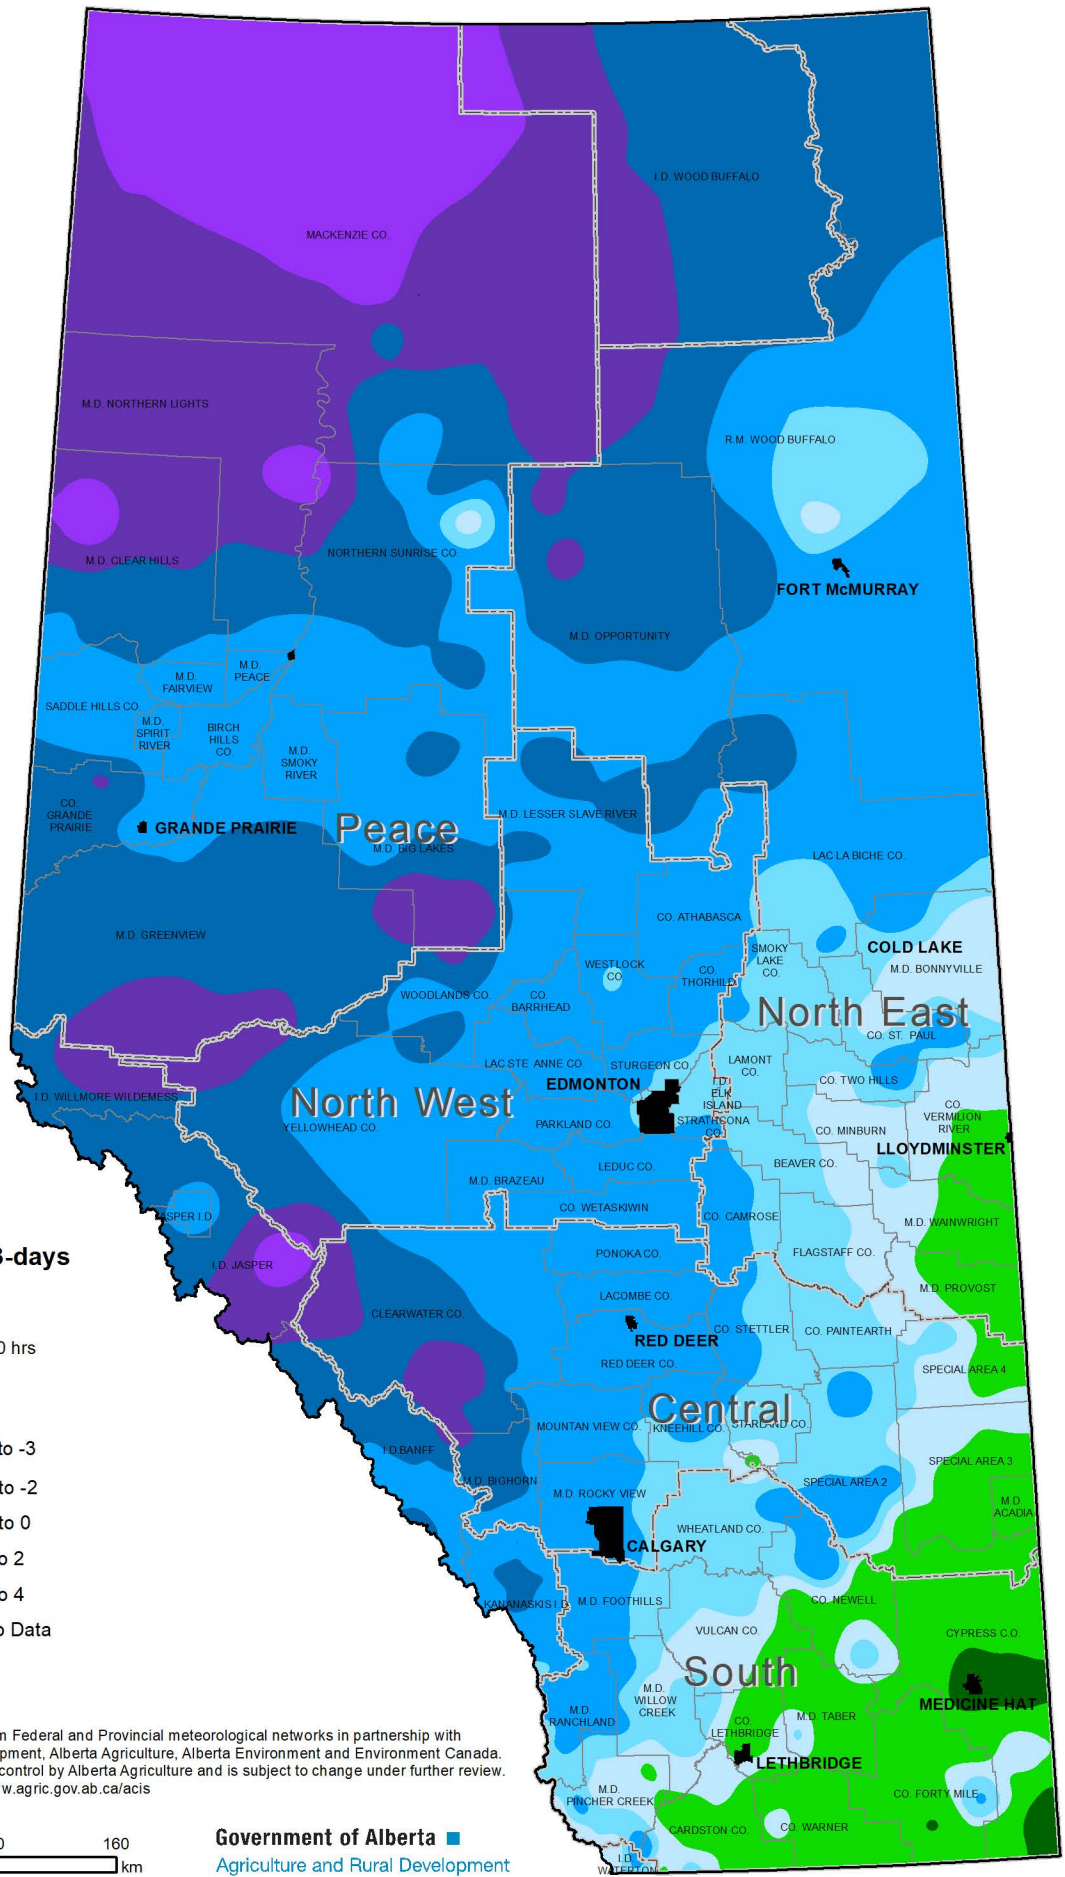

Lowest Recorded Temperature During the Past 12.33-days

September 01, 2018 to September 13, 2018 aprox. 0800 hrs