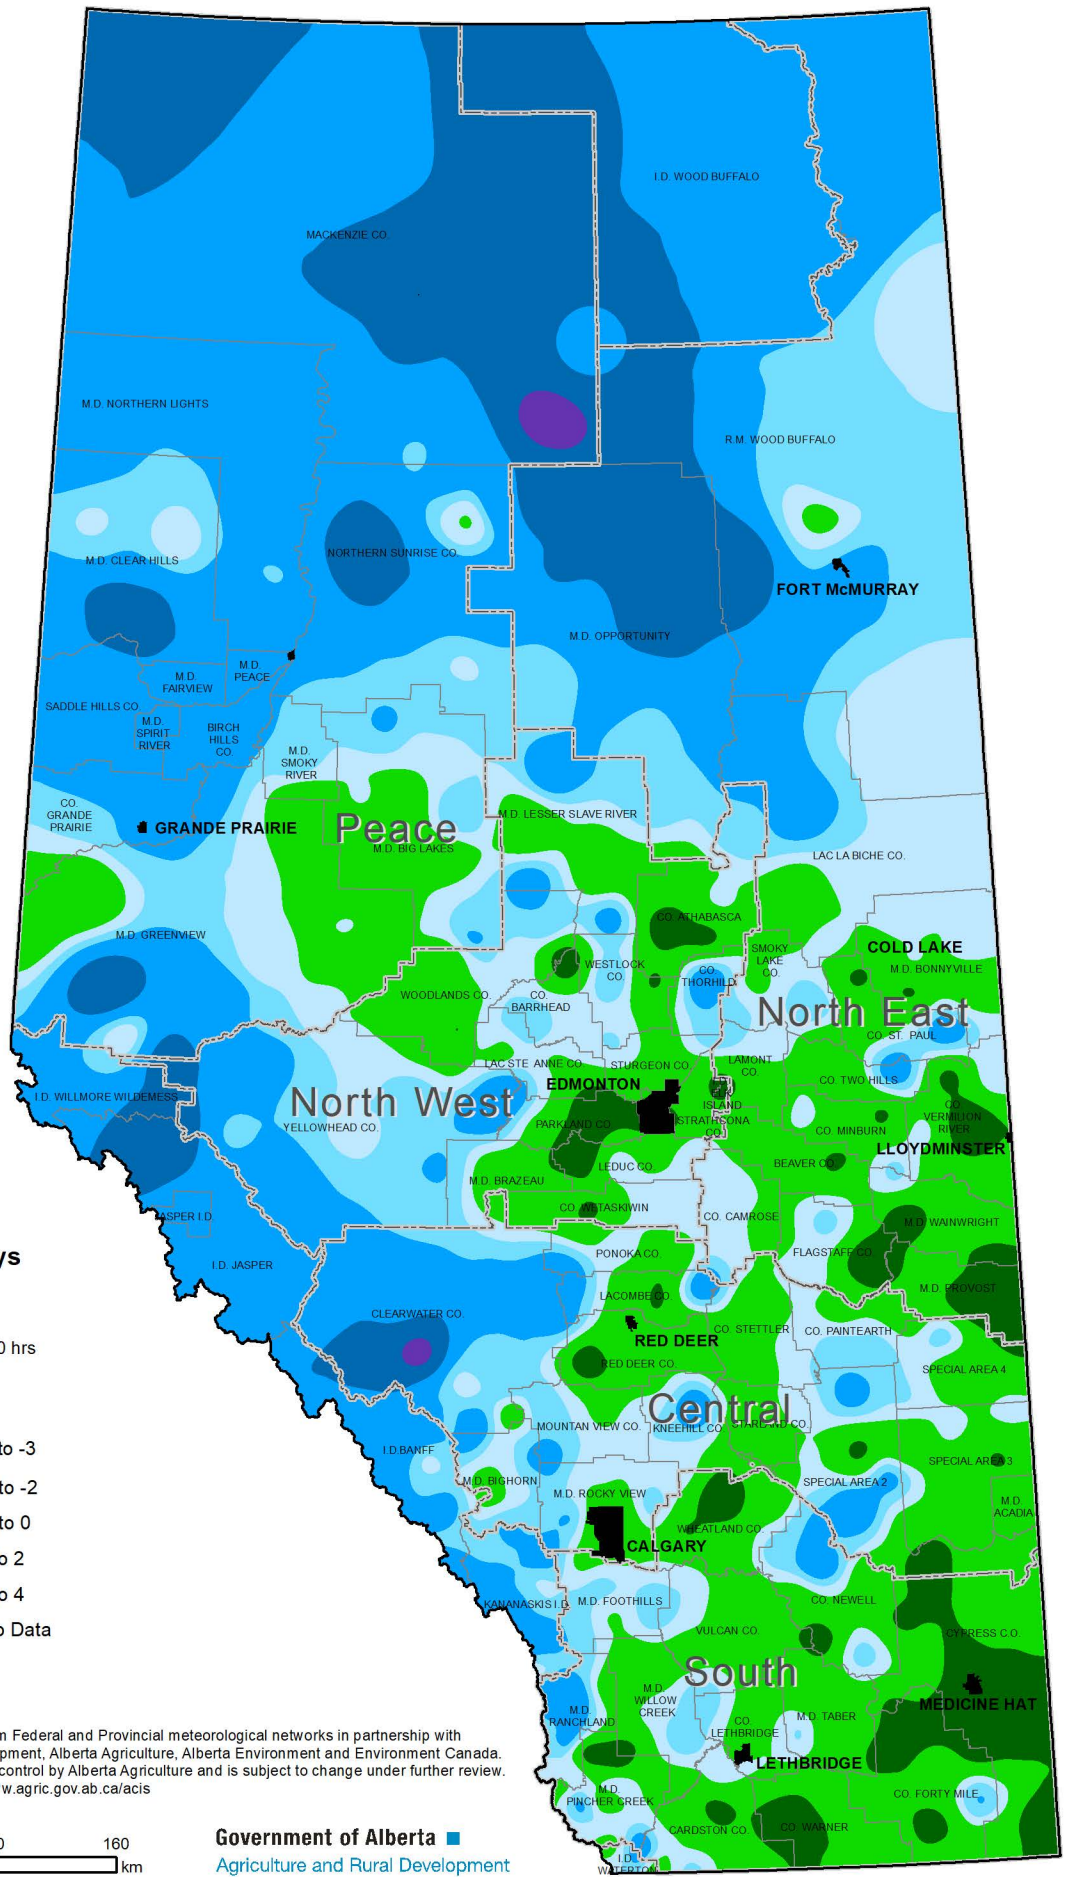

## Frost and Snow Maps, Fall 2018

Submitted by Ralph Wright and Daniel Itenfsu of the Alberta Climate Information Centre (ACIS)

Welcome to ACIS, an interactive tool that helps producers, farm consultants, and researchers to see Alberta weather forecasts, browse over 10000 maps of Alberta weather and Alberta climate related information, and access near real time station data from over 350 meteorological stations operating in the province of Alberta. The maps and weather data describe Alberta's weather, climate and related agriculture features to help with your long-term planning and decision-making throughout the growing season.

**Lowest Recorded Temperature During the Past 9-days**

August 23, 2018 to August 31, 2018 approx. 2400 hrs

**Degree Celsius**

Near-real-time data was collected from Federal and Provincial meteorological networks in partnership with Alberta Sustainable Resource Development, Alberta Agriculture, Alberta Environment and Environment Canada. Data has passed preliminary quality control by Alberta Agriculture and is subject to change under further review. Live station data can be viewed at [www.agric.gov.ab.ca/acis](http://www.agric.gov.ab.ca/acis)

**Government of Alberta**  
Agriculture and Rural Development

**Lowest Recorded Temperature During the Past 5 days**

September 01, 2018 to September 05, 2018 approx. 2400 hrs

**Degree Celsius**

 < -12	 -2 to -3
 -10 to -12	 -1 to -2
 -8 to -10	 -1 to 0
 -6 to -8	 0 to 2
 -4 to -6	 2 to 4
 No Data	

**New Snow Received During the Past 3.5-days**

September 10, 2018 to September 13, 2018 aprox. 1200 hrs

**Snow Water Equivalent (mm)**

	0 - 1		12 - 14
	1 - 2		14 - 16
	2 - 4		16 - 18
	4 - 6		18 - 20
	6 - 8		> 20
	8 - 10		No data
	10 - 12		