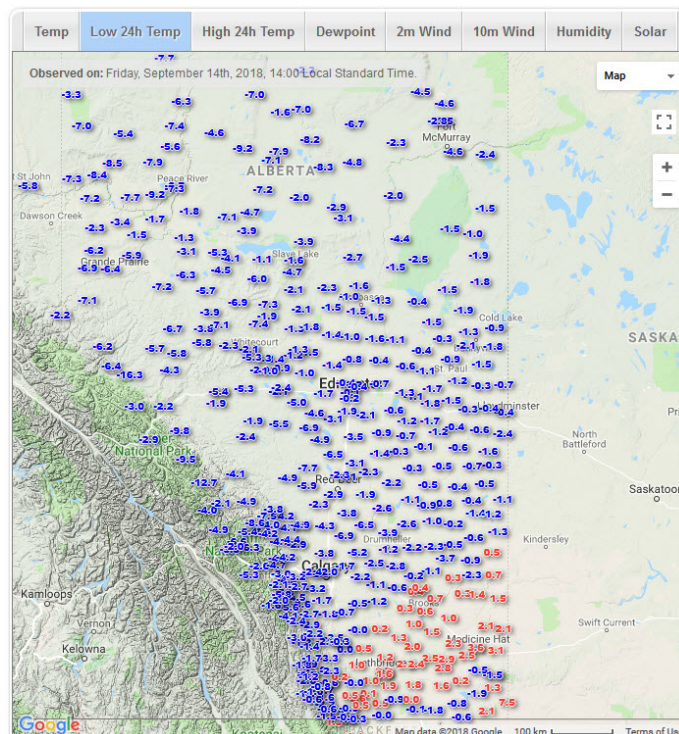

## Frost and Snow Maps, Fall 2018

Submitted by Ralph Wright and Daniel Itenfsu of the Alberta Climate Information Centre (ACIS)

Welcome to ACIS, an interactive tool that helps producers, farm consultants, and researchers to see Alberta weather forecasts, browse over 10000 maps of Alberta weather and Alberta climate related information, and access near real time station data from over 350 meteorological stations operating in the province of Alberta. The maps and weather data describe Alberta's weather, climate and related agriculture features to help with your long-term planning and decision-making throughout the growing season.

Note that the snow map is expressed in mm of water. To get a rough estimate of snow depth, multiply by 10.

Desktop link: <https://agriculture.alberta.ca/acis/>

To create your own map on a desktop (without the colors but with current numbers), click on 'Weather Conditions Map' under the headings of 'Maps' about half way down the left side, then click on Temp, Low 24h Temp, etc as desired on the top of the page.

Mobile users go to: <https://agriculture.alberta.ca/acis/m#ldata>

For interactive maps of world weather, see: <https://www.windy.com>

On Common Ground: Messages from the Agri-Environmental Partnership of Alberta – Issue #23, Sept 2018